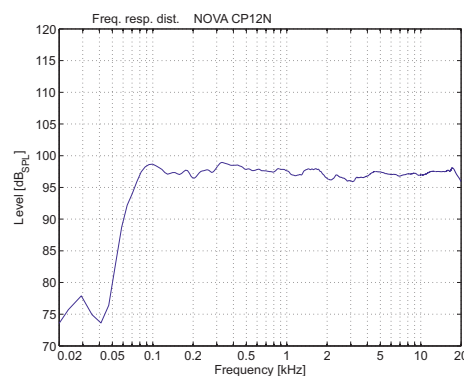

All measurements have been generated with FOUR AUDIO - WINMF / ROBO3 frontend.
All measurements under free field conditions.