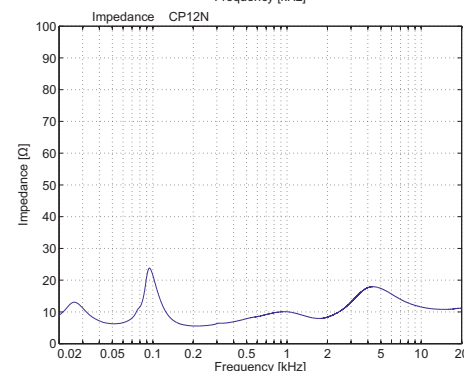

All measurements have been generated with FOUR AUDIO - WINMF / ROBO3 frontend.
All measurements under free field conditions.