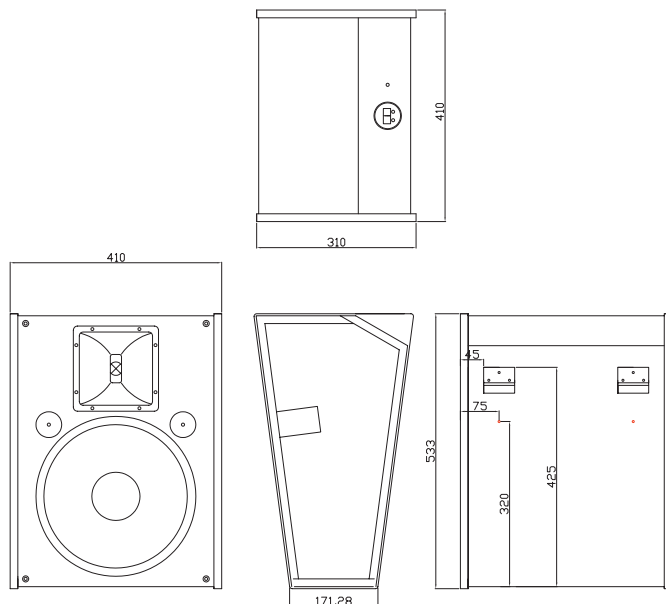

- 50 - 20.000 Hz frequency range
- High sensitivity (98 dB 1W/1m)
- High power capability: 400 W RMS
- Compact design
- 90° x 60° nominal coverage (HxV)
- Rotatable horn 90° x 60° / 60° x 90°
- Fullrange passive operation
- EASY MOUNT installation kit included

The CP 12 cinema surround speaker offers high power handling, sensitivity, performance and extended dynamic range required by digital sound formats. The cabinet is equipped with a 1.35" HF voice coil compression driver on a HF horn which offers a signal dispersion of 90° x 60° (H x V). The strong 12" MF/LF driver delivers smooth, extended bass response. The 400 watts continuous power (1.200 watts peak) provides large dynamic range required for digital soundtracks with high reliability. The enclosure is painted with black textured lacquer and equipped with a black front grille. The CP 12 fits in any decor. NOVA's durable EASY MOUNT installation kit enables the quick and safe installation by one person only.

Article number:	# 00302
System Type:	12" configuration
Frequency Range:	50 Hz - 20 kHz
Coverage Pattern:	90° x 60° nominal
Crossover Modes:	Passive
Crossover Frequency:	1.8 kHz
Power Rating (Continuous / Program / Peak):	Passive: 400 W / 600 W / 1.200 W Active LF: n/a (passive) Active HF: n/a (passive)
System Sensitivity (1w/1m):	98 dB SPL (126 dB max. SPL)
LF Driver:	1 x NOVA 12/400
LF Nominal Impedance:	8 ohms
HF Driver:	1 x NOVA HT400, 1.35 in. voice coil compression driver
HF Nominal Impedance:	8 ohms
Active Tunings:	n/a (passive)
Enclosure:	NOVA ProWo© MDF, 15 mm
Suspension / Mounting:	EASY MOUNT installation kit included
Finish:	Black textured lacquer finish
Grille:	Acoustic transparent charcoal mesh cover
Dimensions (W x H x D):	410 mm x 533 mm x 310 mm
Net Weight:	14.5 kg
Optional Accessories:	n/a