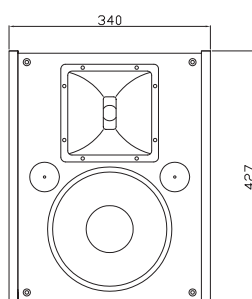

- 60 - 20.000 Hz frequency range
- High sensitivity (96 dB 1W/1m)
- High power capability: 200 W RMS
- Compact design
- 90° x 60° nominal coverage (HxV)
- Rotatable horn 90° x 60° / 60° x 90°
- Fullrange passive operation
- EASY MOUNT installation kit included

The CP 8 cinema surround speaker offers high power handling, sensitivity, performance and extended dynamic range required by digital sound formats. The cabinet is equipped with a 1.35" HF voice coil compression driver on a HF horn which offers a signal dispersion of 90° x 60° (H x V). The strong 8" MF/LF driver delivers smooth, extended bass response. The 200 watts continuous power rating (800 watts peak) provides large dynamic range required for digital soundtracks with high reliability. The enclosure is painted with black textured lacquer and equipped with a black front grille. The CP 8 fits in any decor. NOVA's durable EASY MOUNT installation kit enables the quick and safe installation by one person only.

Article number:	# 00307
System Type:	8" configuration
Frequency Range:	60 Hz - 20 kHz
Coverage Pattern:	90° x 60° nominal
Crossover Modes:	Passive
Crossover Frequency:	2.0 kHz
Power Rating (Continuous / Program / Peak):	Passive: 200 W / 400 W / 800 W Active LF: n/a (passive) Active HF: n/a (passive)
System Sensitivity (1w/1m):	96 dB SPL (122 dB max. SPL)
LF Driver:	1 x NOVA 8/200
LF Nominal Impedance:	8 ohms
HF Driver:	1 x NOVA HT400, 1.35 in. voice coil compression driver
HF Nominal Impedance:	8 ohms
Active Tunings:	n/a (passive)
Enclosure:	NOVA ProWo© MDF, 15 mm
Suspension / Mounting:	EASY MOUNT installation kit included
Finish:	Black textured lacquer finish
Grille:	Acoustic transparent charcoal mesh cover
Dimensions (W x H x D):	340 mm x 427 mm x 271 mm
Net Weight:	10.5 kg
Optional Accessories:	n/a