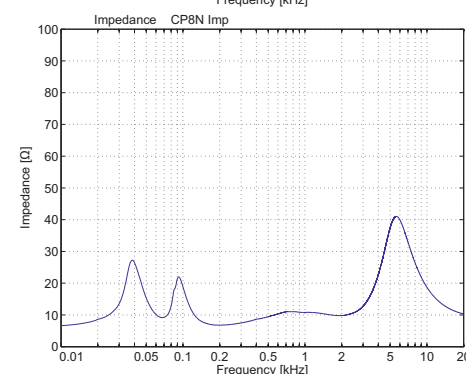

All measurements have been generated with FOUR AUDIO - WINMF / ROBO3 frontend. All measurements under free field conditions.