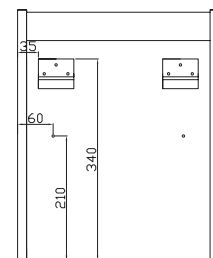

- 60 - 20.000 Hz frequency range
- High sensitivity (96 dB 1W/1m)
- High power capability: 200 W RMS
- Compact design
- 90° x 60° nominal coverage (HxV)
- Rotatable horn 90° x 60° / 60° x 90°
- Fullrange passive operation
- EASY MOUNT installation kit included

The CP 8 cinema surround speaker offers high power handling, sensitivity, performance and extended dynamic range required by digital sound formats. The cabinet is equipped with a 1.35" HF voice coil compression driver on a HF horn which offers a signal dispersion of 90° x 60° (H x V). The strong 8" MF/LF driver delivers smooth, extended bass response. The 200 watts continuous power rating (800 watts peak) provides large dynamic range required for digital soundtracks with high reliability. The enclosure is painted with black textured lacquer and equipped with a black front grille. The CP 8 fits in any decor. NOVA's durable EASY MOUNT installation kit enables the quick and safe installation by one person only.

Article number:	# 00307
System Type:	8" configuration
Frequency Range:	60 Hz - 20 kHz
Coverage Pattern:	90° x 60° nominal
Crossover Modes:	Passive
Crossover Frequency:	2.0 kHz
Power Rating (Continuous / Program / Peak):	Passive: 200 W / 400 W / 800 W Active LF: n/a (passive) Active HF: n/a (passive)
System Sensitivity (1w/1m):	96 dB SPL (122 dB max. SPL)
LF Driver:	1 x NOVA 8/200
LF Nominal Impedance:	8 ohms
HF Driver:	1 x NOVA HT400, 1.35 in. voice coil compression driver
HF Nominal Impedance:	8 ohms
Active Tunings:	n/a (passive)
Enclosure:	NOVA ProWo© MDF, 15 mm
Suspension / Mounting:	EASY MOUNT installation kit included
Finish:	Black textured lacquer finish
Grille:	Acoustic transparent charcoal mesh cover
Dimensions (W x H x D):	340 mm x 427 mm x 271 mm
Net Weight:	10.5 kg
Optional Accessories:	n/a