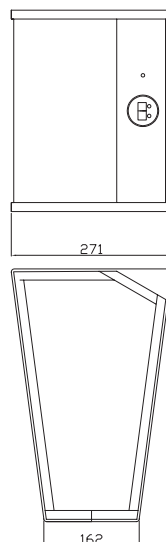

- 60 - 20.000 Hz frequency range
- High sensitivity (96 dB 1W/1m)
- High power capability: 200 W RMS
- Compact design
- 90° x 60° nominal coverage (HxV)
- Rotatable horn 90° x 60° / 60° x 90°
- Fullrange passive operation
- EASY MOUNT installation kit included

The CP 8 cinema surround speaker offers high power handling, sensitivity, performance and extended dynamic range required by digital sound formats. The cabinet is equipped with a 1.35" HF voice coil compression driver on a HF horn which offers a signal dispersion of 90° x 60° (H x V). The strong 8" MF/LF driver delivers smooth, extended bass response. The 200 watts continuous power rating (800 watts peak) provides large dynamic range required for digital soundtracks with high reliability. The enclosure is painted with black textured lacquer and equipped with a black front grille. The CP 8 fits in any decor. NOVA's durable EASY MOUNT installation kit enables the quick and safe installation by one person only.

Article number:	# 00307
System Type:	8" configuration
Frequency Range:	60 Hz - 20 kHz
Coverage Pattern:	90° x 60° nominal
Crossover Modes:	Passive
Crossover Frequency:	2.0 kHz
Power Rating (Continuous / Program / Peak):	Passive: 200 W / 400 W / 800 W Active LF: n/a (passive) Active HF: n/a (passive)
System Sensitivity (1w/1m):	96 dB SPL (122 dB max. SPL)
LF Driver:	1 x NOVA 8/200
LF Nominal Impedance:	8 ohms
HF Driver:	1 x NOVA HT400, 1.35 in. voice coil compression driver
HF Nominal Impedance:	8 ohms
Active Tunings:	n/a (passive)
Enclosure:	NOVA ProWo© MDF, 15 mm
Suspension / Mounting:	EASY MOUNT installation kit included
Finish:	Black textured lacquer finish
Grille:	Acoustic transparent charcoal mesh cover
Dimensions (W x H x D):	340 mm x 427 mm x 271 mm
Net Weight:	10.5 kg
Optional Accessories:	n/a