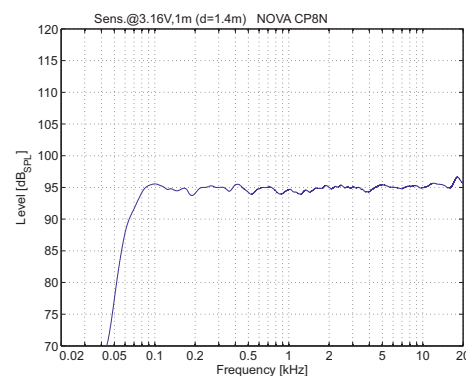

All measurements have been generated with FOUR AUDIO - WINMF / ROBO3 frontend. All measurements under free field conditions.